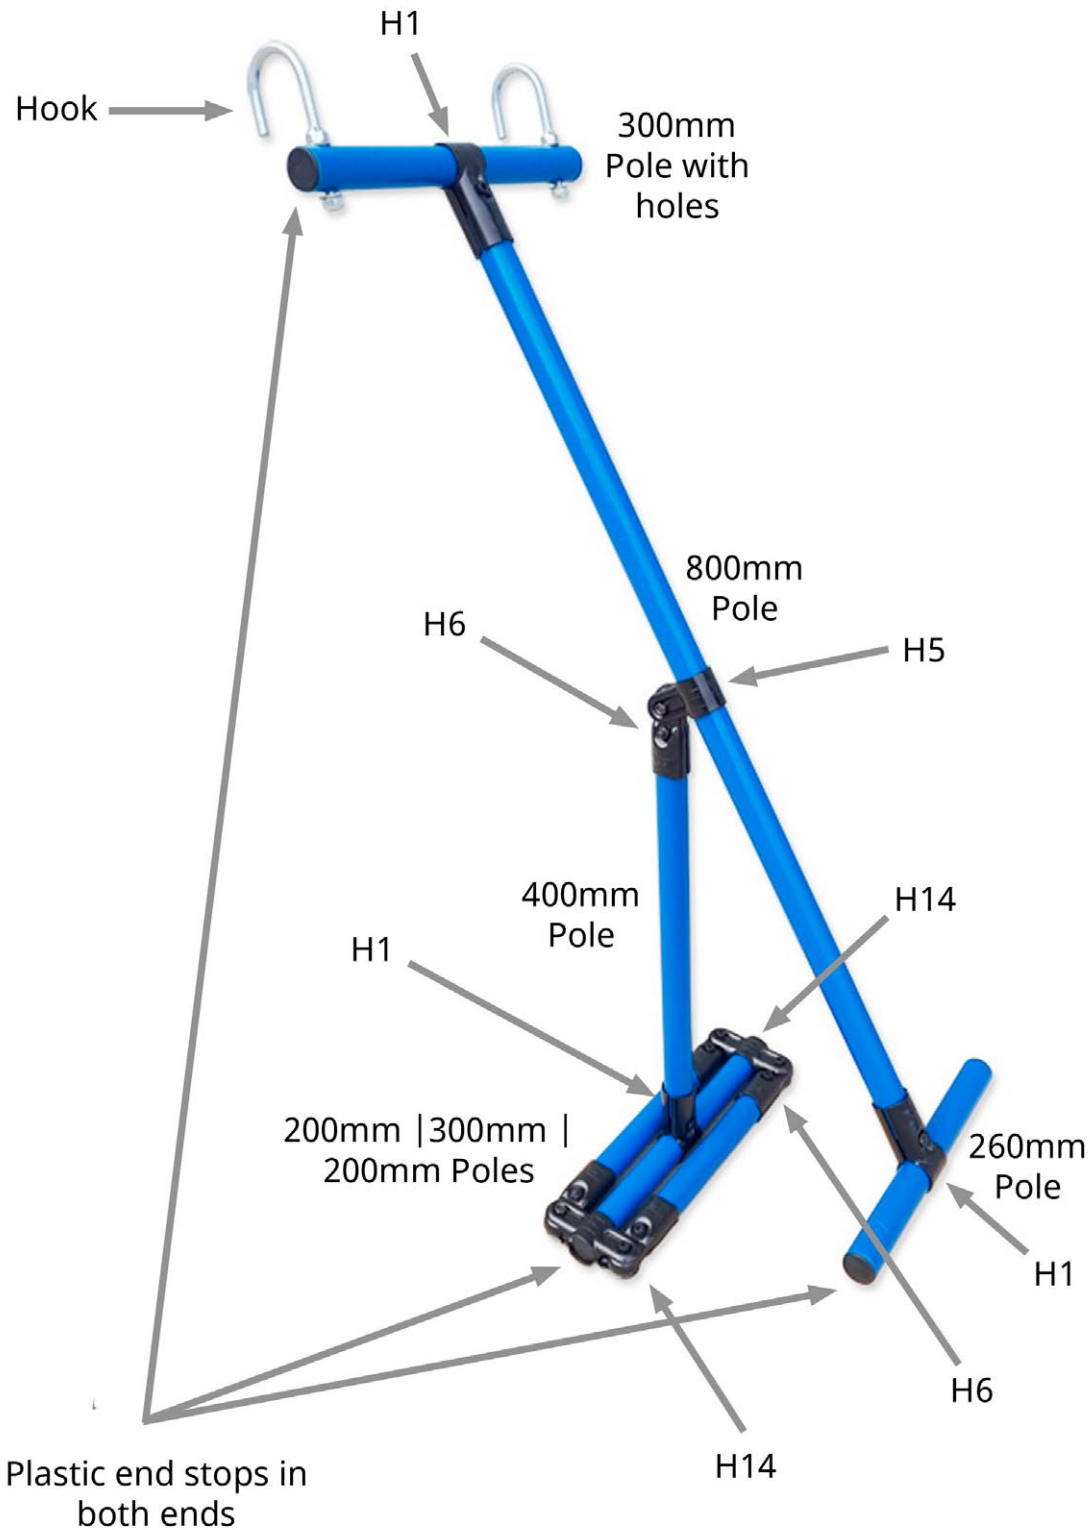

Assembly Diagram

You'll also find an assembly video for this product on our YouTube channel here - <https://youtu.be/qRuWm_a_yPk>